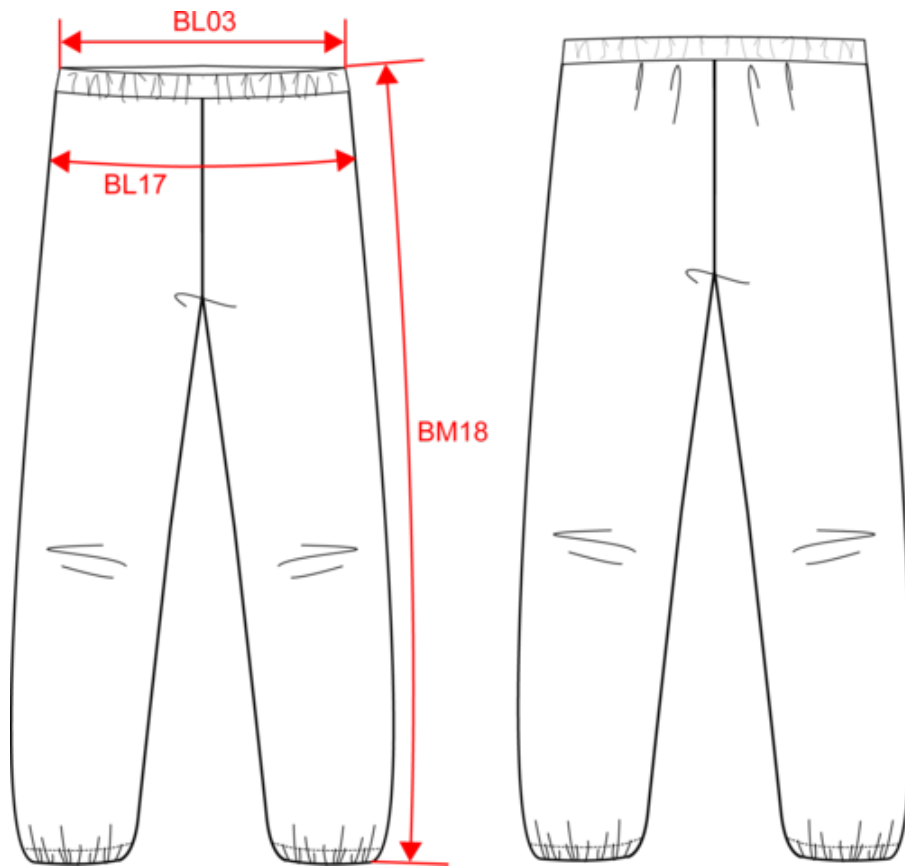

65% organic cotton and 35% recycled polyester 3-ply brushed fleece, LSF (Low Shrinkage Fleece) fabric Enzyme-washed Elasticated waist and leg hem Side pockets

 350 g/m² 

Sizes

 XS - S - M - L - XL - XXL

More information

ORGANIC COTTON

POST-CONSUMER RECYCLED POLYESTER

4 COLOURS

OEKO-TEX®
CONFIDENCE IN TEXTILES
STANDARD 100
CQ 1007/7 1FTH
Tested substances reduces.
www.oeko-tex.com/standard100

Dimensions (cm)

Measurements in cm	XS	S	M	L	XL	XXL
BL03 - 1/2 elasticated waist width relaxed (front over back)	30.00	33.00	36.00	39.00	42.00	45.00
BL17 - 1/2 hip width (measured parallel to waistband)	45.00	48.00	51.00	54.00	57.00	60.00
BM18 - Side length (waistband included)	95.50	96.25	97.00	97.75	98.50	99.25

Mineral Grey
RVB : 94,104,116
Pantone C : 431C
Pantone TCX : 18-4215TCX

Logistic

1

20

Sizes	Width (cm)	Height (cm)	Length (cm)	Net weight (kg)	Gross weight (kg)	Pieces/Box	Pieces/Bundle
XS	40.00	32.00	60.00	7.40000	9.40000	20	1
S	40.00	32.00	60.00	7.80000	9.80000	20	1
M	40.00	32.00	60.00	8.20000	10.20000	20	1
L	40.00	32.00	60.00	8.70000	10.70000	20	1
XL	40.00	34.00	60.00	9.10000	11.10000	20	1
XXL	40.00	34.00	60.00	9.60000	11.60000	20	1